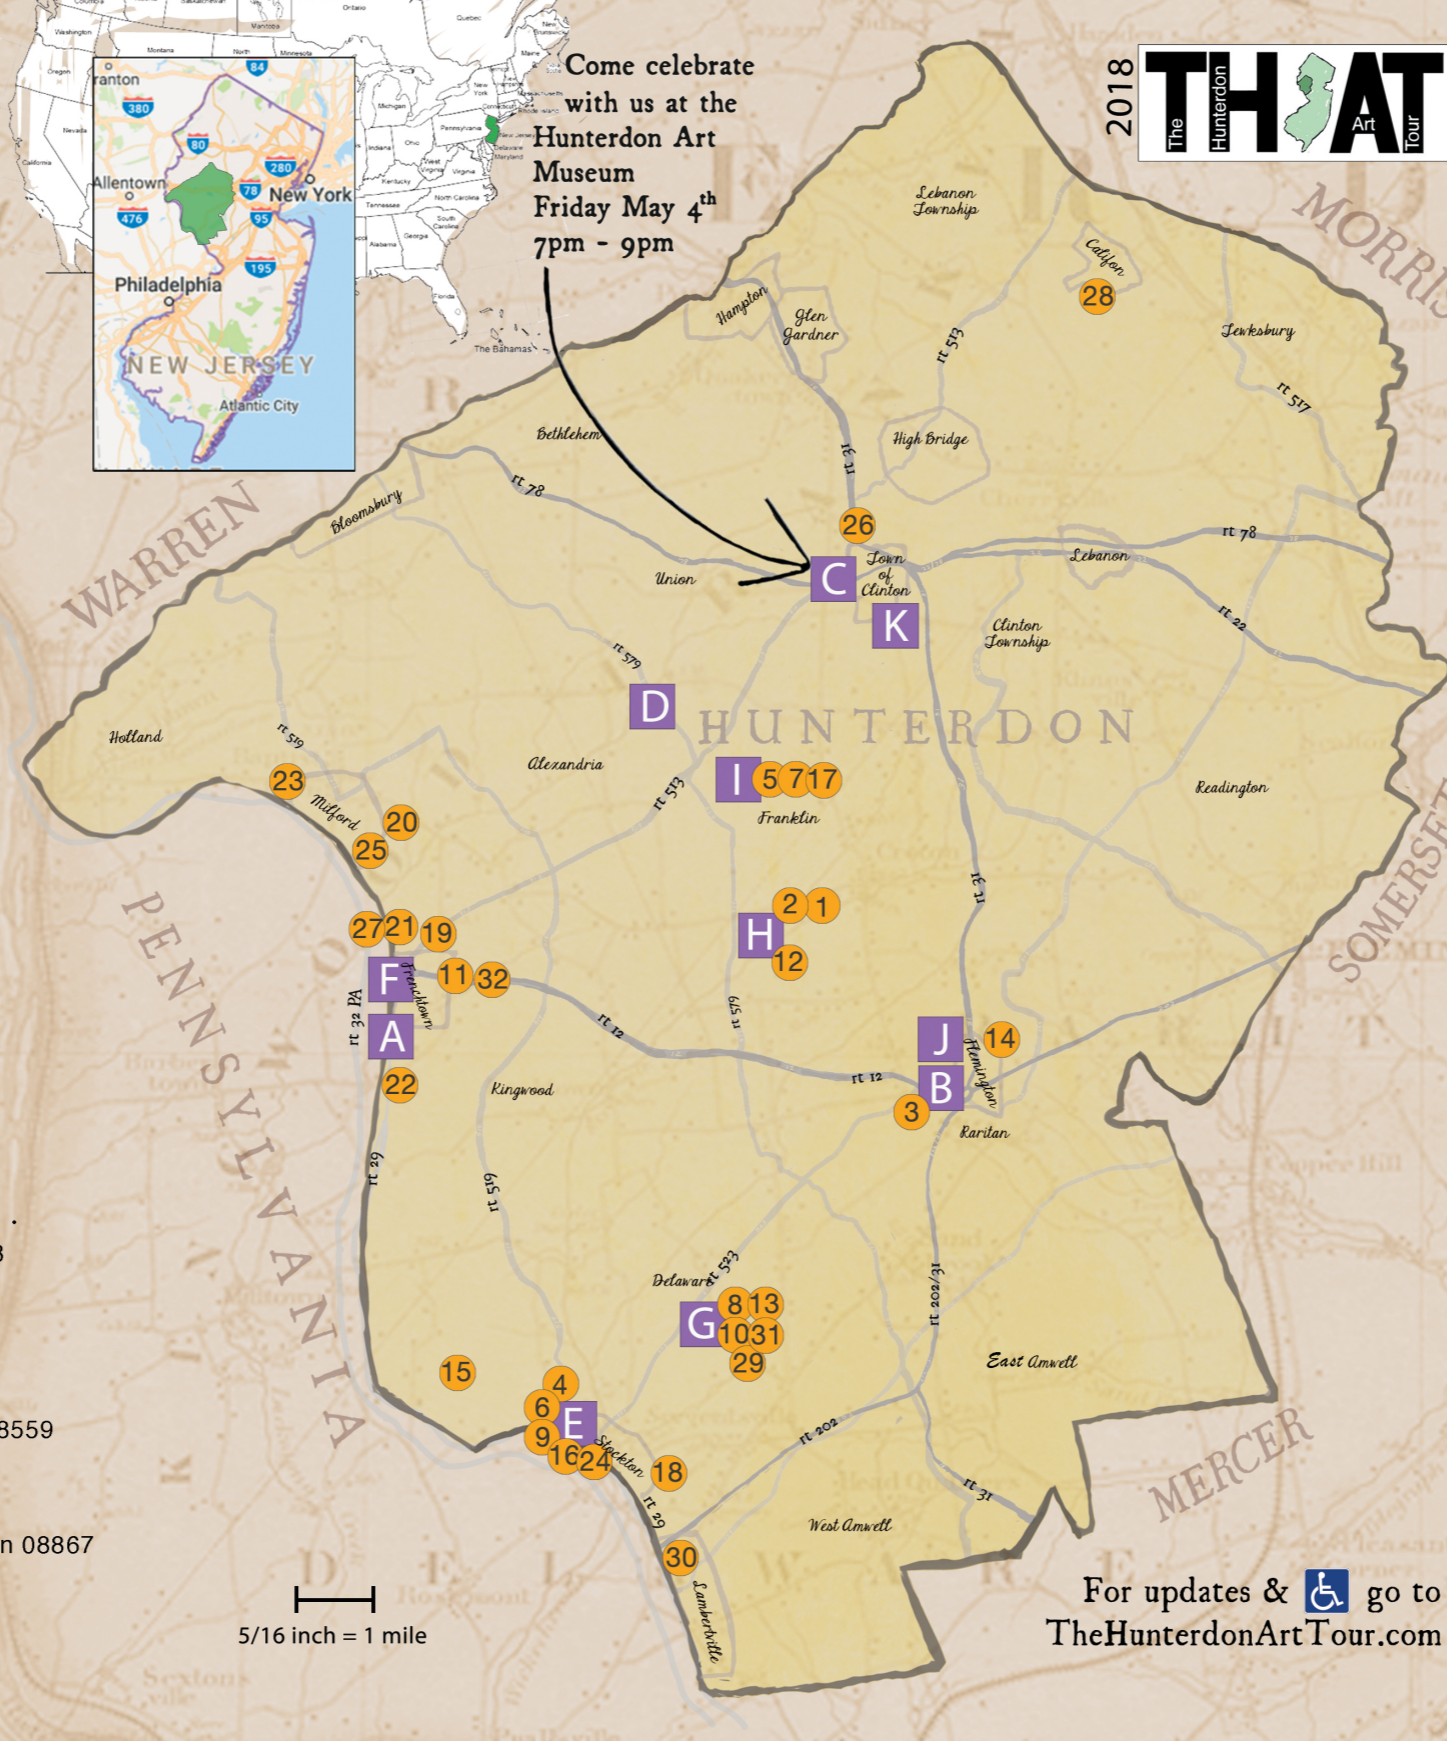

## DESTINATIONS & group exhibitions

- A** ArtYard 62A Trenton Ave Frenchtown 08825
- B** DIY 90 Main St Flemington NJ 08822
- C** Hunterdon Art Museum 7 Lower Center St Clinton 08809
- D** Mad Lavender Farm 452 County Rd 579 Milford NJ 08848
- E** The John Prall Jr House 24 Risler St Stockton 08559
- F** SFA Gallery 10 Bridge St Suite 7 Frenchtown 08825
- G** Sunflower Glass Studio 877 Seargentsville Rd Stockton 08559
- H** The Takaezu Studio 1177 Croton Rd Quakertown 08868
- I** Liz Mitchell's Studio 101 Upper Kingtown Road Pittstown 08867
- J** Kissimmee River Pottery 50 Mine St. Flemington 08822
- K** The Wild Radish 19-21 Main St Clinton 08809

**THAT locations are open to the public on  
Saturday May 5<sup>th</sup> & Sun May 6<sup>th</sup> 2018  
10 am - 6 pm ONLY**

Contact the artist directly for any additional viewing times.

For updates &  go to [TheHunterdonArtTour.com](http://TheHunterdonArtTour.com)